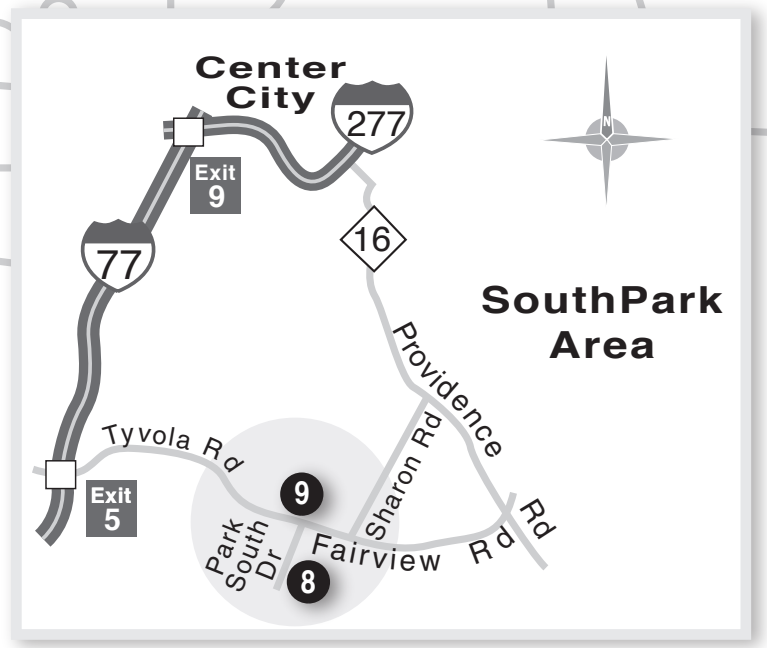

ULTRA SWIM

Center City Charlotte

- **Uptown Charlotte Hotel**
 1. Double Tree Gateway Village
- **Airport and I-77 Area Hotels**
 2. Courtyard Charlotte Arrowood
 3. Hilton Charlotte Executive Park
 4. Hyatt Place Charlotte City Park
 5. Hyatt Place Airport / Tyvola
 6. Hyatt Place Arrowood
 7. Marriott Charlotte Executive Park
- **SouthPark Area Hotels**
 8. Marriott Courtyard SouthPark
 9. Renaissance Charlotte SouthPark
- **Restaurants**
 10. Nothing But Noodles
 11. Sonny's Real Pit Bar-B-Q

0 .5 mile
0 .5 kilometer
Scale for Center City

© simpsonmaps
2009 simpsonmaps.com

LYNX Blue Line
Station