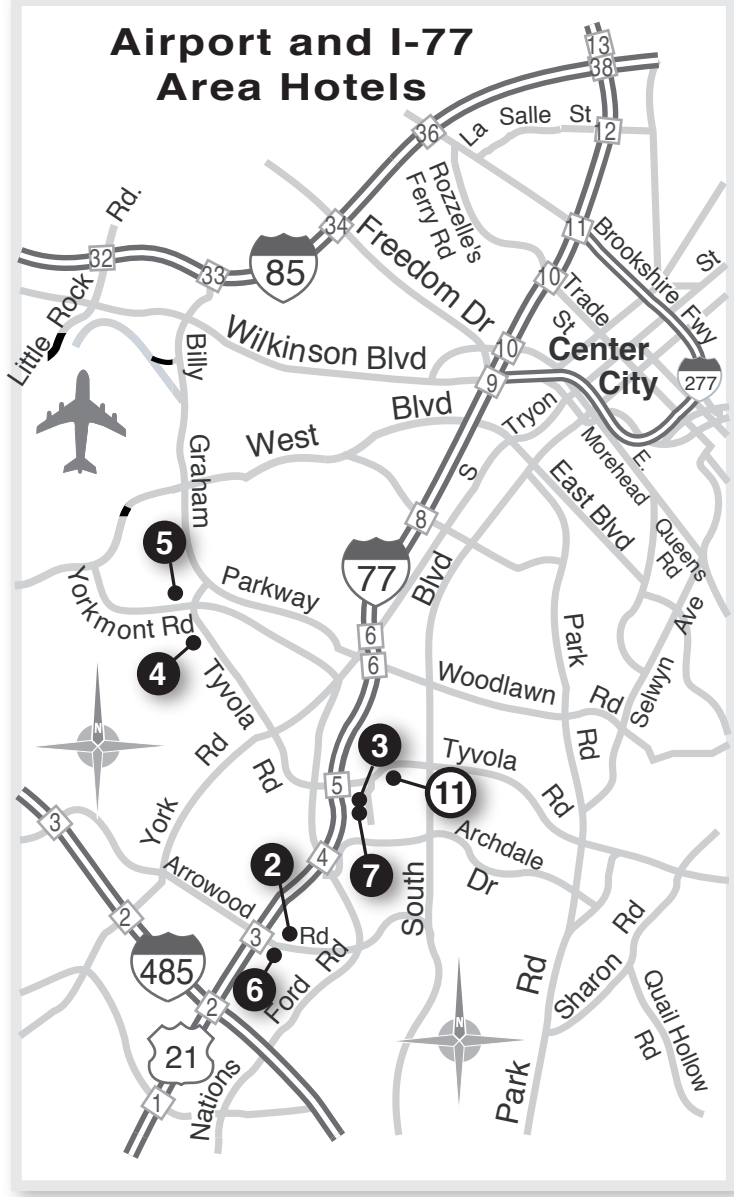

ULTRA SWIM

Center City Charlotte

- **Uptown Charlotte Hotel**
 1. Double Tree Gateway Village
- **Airport and I-77 Area Hotels**
 2. Courtyard Charlotte Arrowood
 3. Hilton Charlotte Executive Park
 4. Hyatt Place Charlotte City Park
 5. Hyatt Place Airport / Tyvola
 6. Hyatt Place Arrowood
 7. Marriott Charlotte Executive Park
- **SouthPark Area Hotels**
 8. Marriott Courtyard SouthPark
 9. Renaissance Charlotte SouthPark
- **Restaurants**
 10. Nothing But Noodles
 11. Sonny's Real Pit Bar-B-Q

0 .5 mile
0 .5 kilometer
Scale for Center City

© simpsonmaps
2009 simpsonmaps.com

LYNX Blue Line
Station