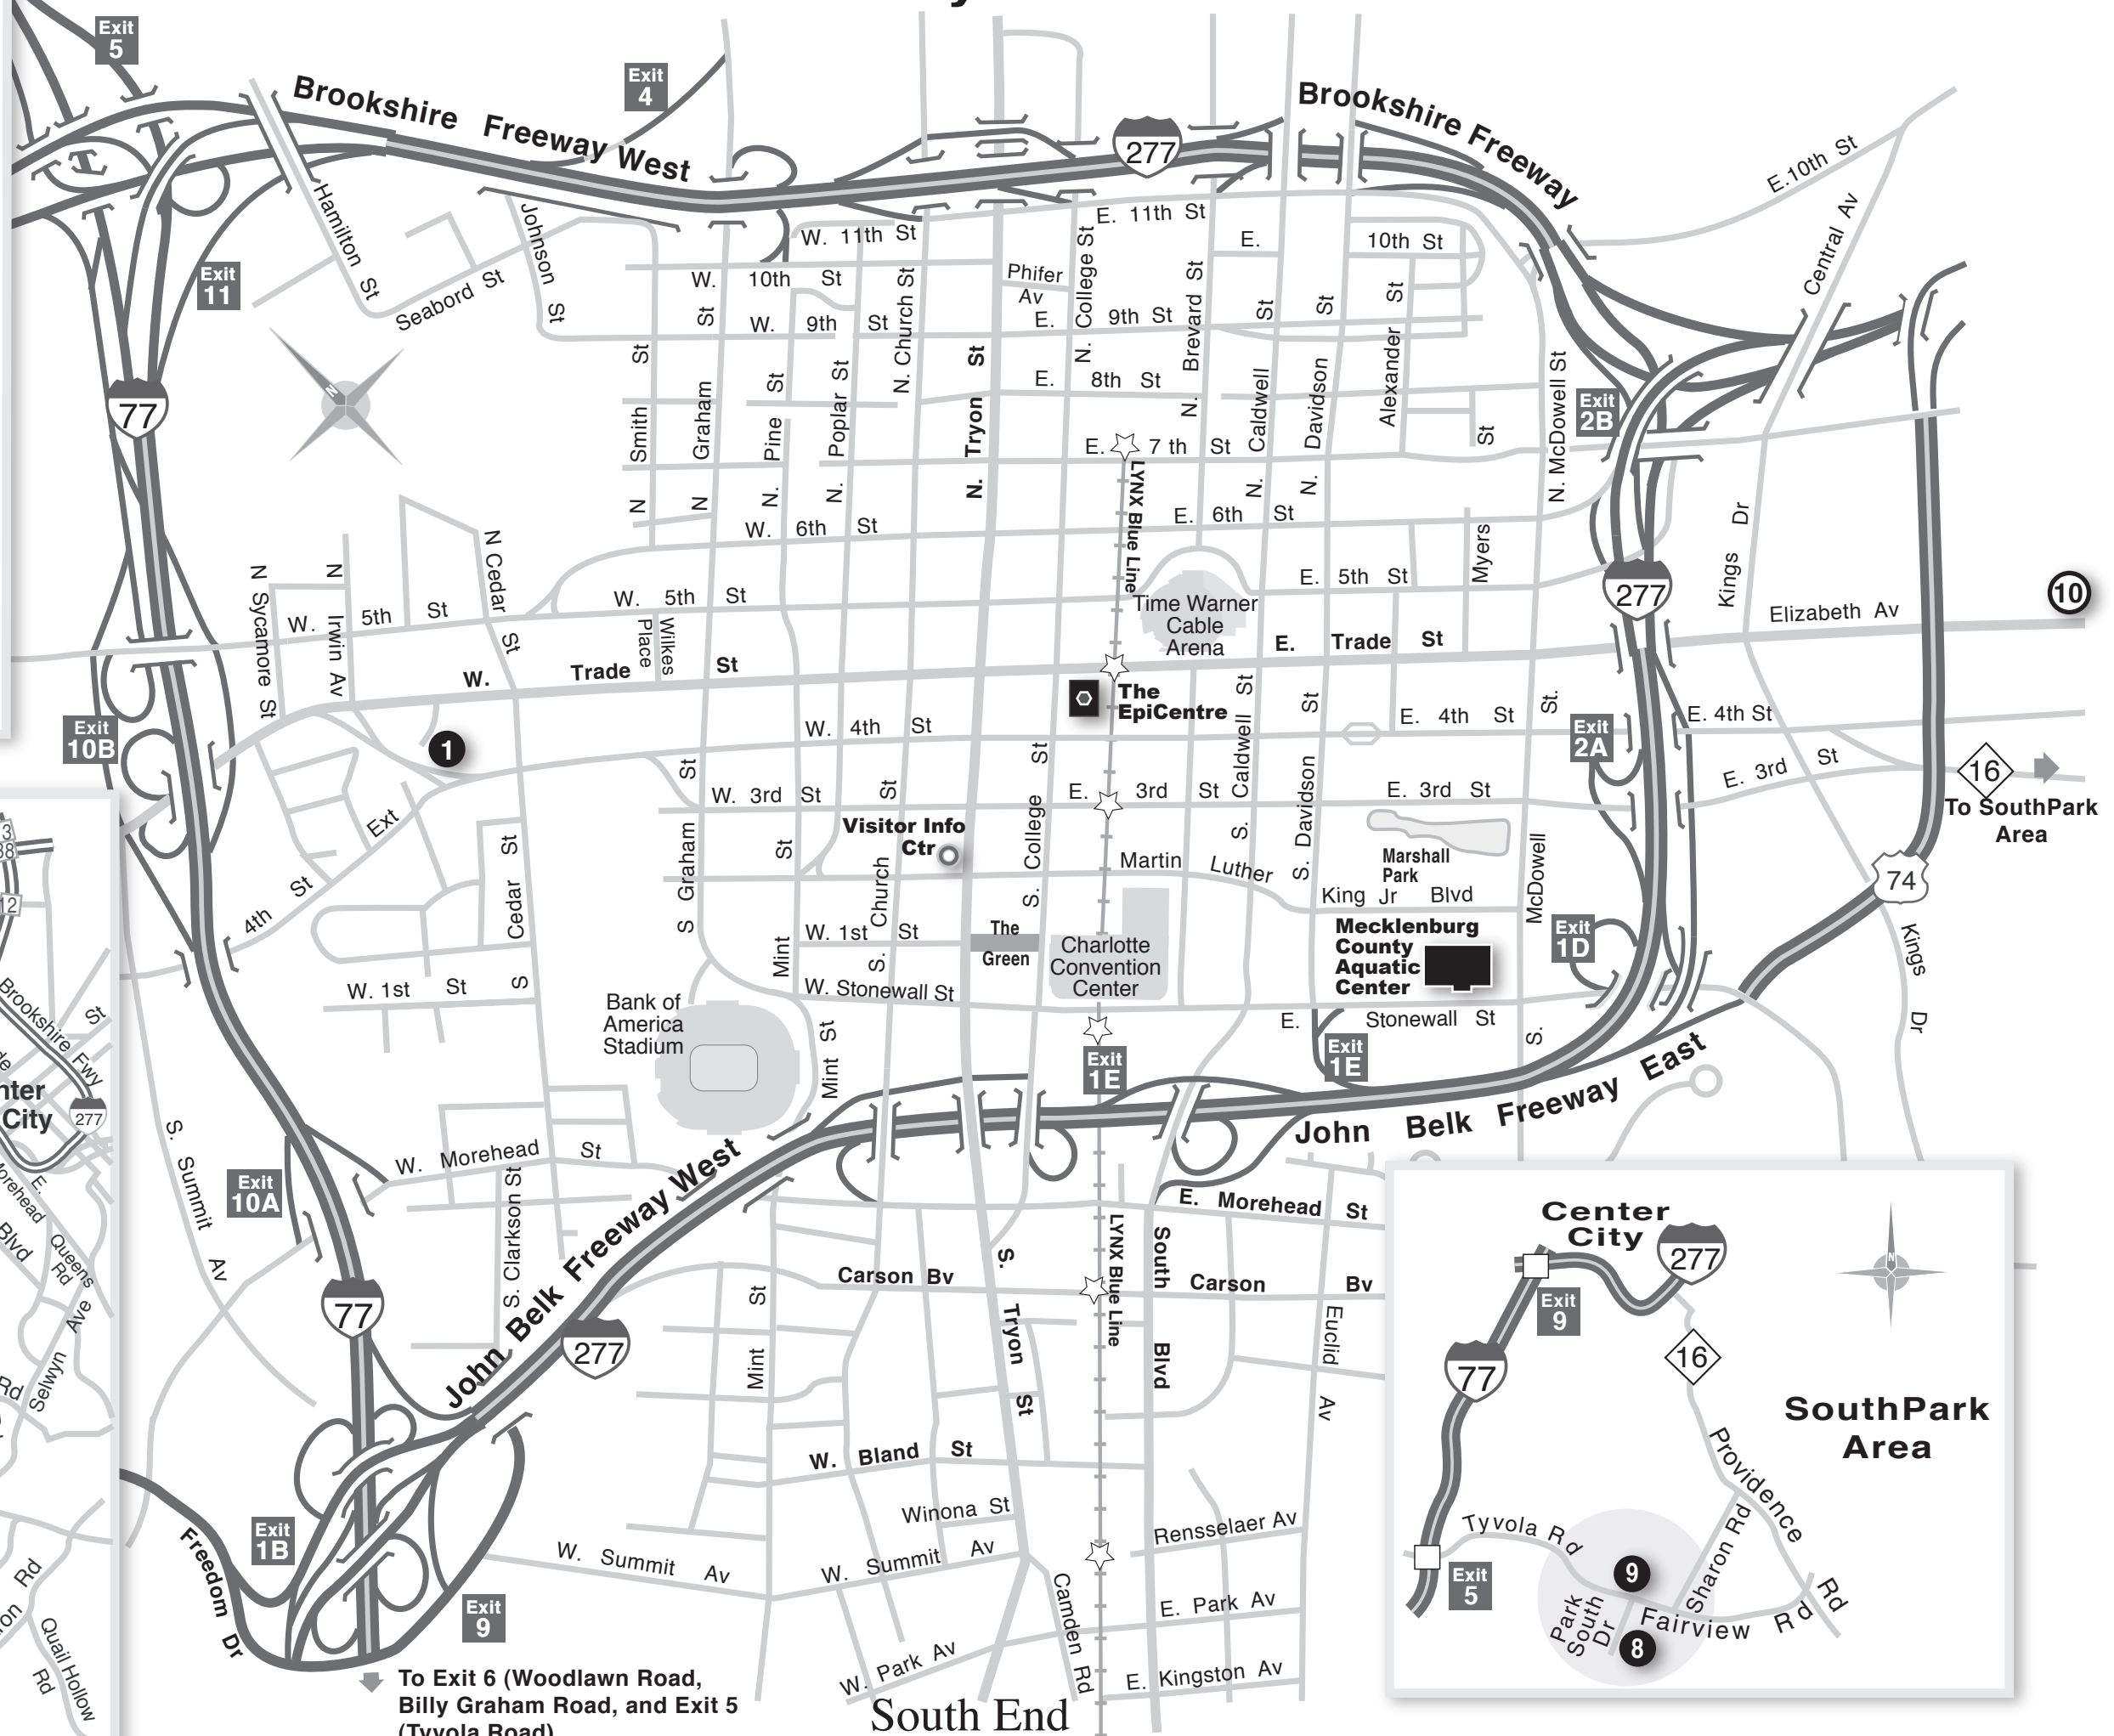

ULTRA SWIM

Center City Charlotte

- **Uptown Charlotte Hotel**
 1. Double Tree Gateway Village
- **Airport and I-77 Area Hotels**
 2. Courtyard Charlotte Arrowood
 3. Hilton Charlotte Executive Park
 4. Hyatt Place Charlotte City Park
 5. Hyatt Place Airport / Tyvola
 6. Hyatt Place Arrowood
 7. Marriott Charlotte Executive Park
- **SouthPark Area Hotels**
 8. Marriott Courtyard SouthPark
 9. Renaissance Charlotte SouthPark
- **Restaurants**
 10. Nothing But Noodles
 11. Sonny's Real Pit Bar-B-Q

0 .5 mile
0 .5 kilometer
Scale for Center City

© simpsonmaps
2009 simpsonmaps.com

LYNX Blue Line
Station